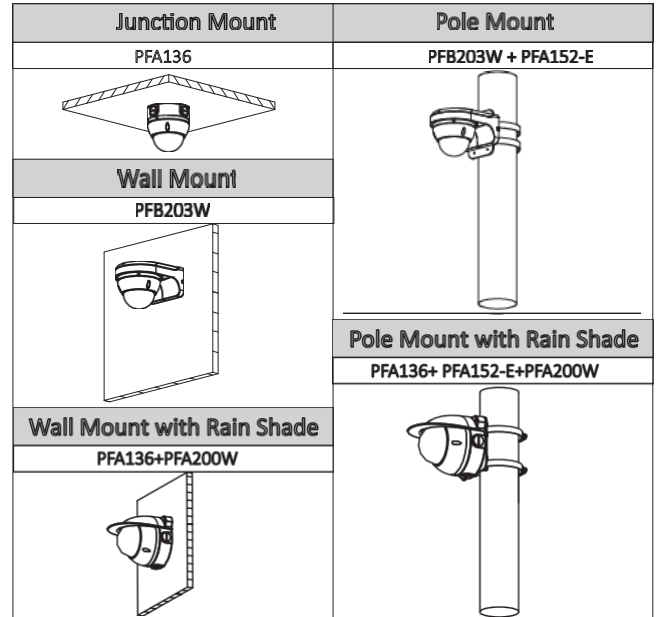

Construction

Casing	Metal
Dimensions	Φ109.9mm × 81mm (4.33" × 3.19")
Net Weight	0.34Kg (0.75lb)
Gross Weight	0.47Kg (1.04lb)

Ordering Information

Type	Part Number	Description
2MP camera	DH-IPC-HDBW1230EP-S-0280B	2MP IR Mini-Dome Network Camera, 2.8mm,PAL
	DH-IPC-HDBW1230EN-S-0280B	2MP IR Mini-Dome Network Camera, 2.8mm,NTSC
	IPC-HDBW1230EP-S-0280B	2MP IR Mini-Dome Network Camera, 2.8mm,PAL
	IPC-HDBW1230EN-S-0280B	2MP IR Mini-Dome Network Camera, 2.8mm,NTSC
	DH-IPC-HDBW1230EP-S-0360B	2MP IR Mini-Dome Network Camera, 3.6mm,PAL
	DH-IPC-HDBW1230EN-S-0360B	2MP IR Mini-Dome Network Camera, 3.6mm,NTSC
	IPC-HDBW1230EP-S-0360B	2MP IR Mini-Dome Network Camera, 3.6mm,PAL
	IPC-HDBW1230EN-S-0360B	2MP IR Mini-Dome Network Camera, 3.6mm,NTSC
Accessories (optional)	PFA136	Junction box
	PFB203W	Wall mount
	PFA152-E	Pole mount
	PFA200W	Rain shade

Accessories

Optional:

Dimensions (mm/inch)