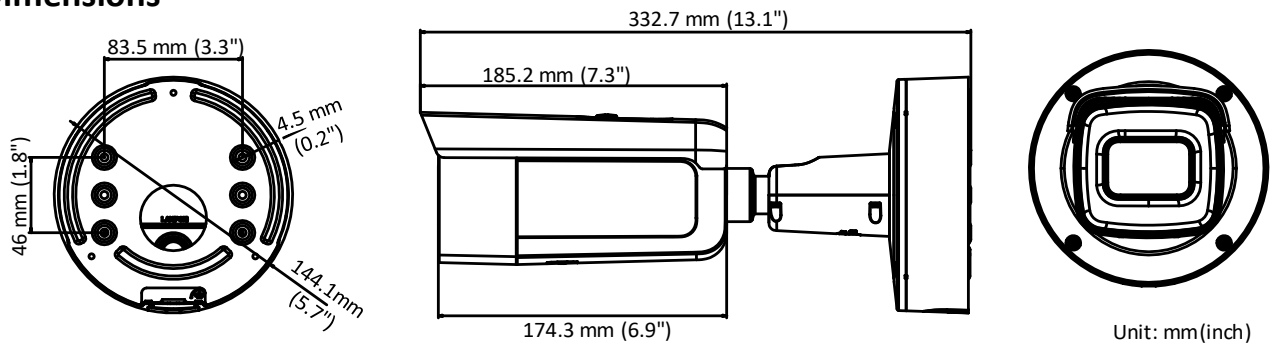

Dimensions