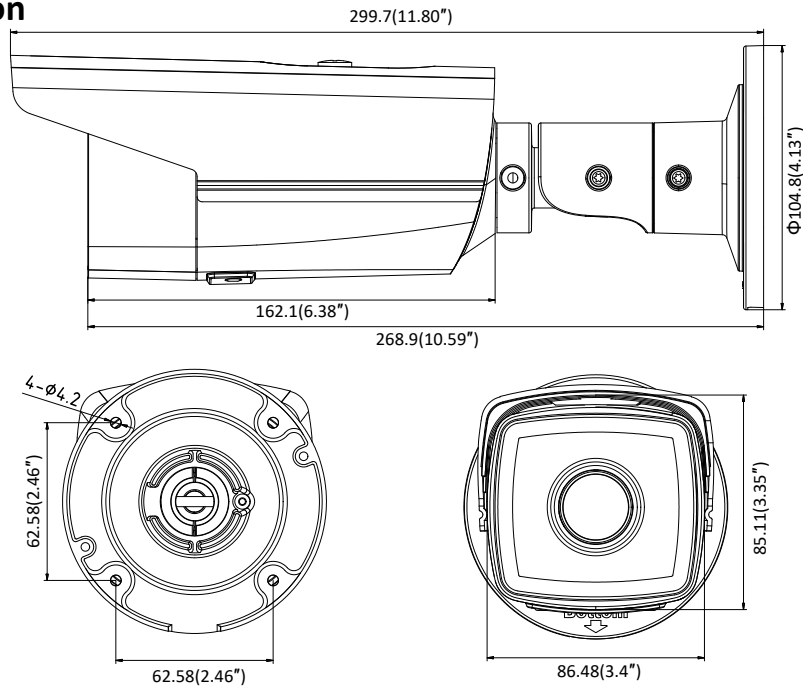

Dimension

Unit: mm

Accessory

DS-1260ZJ
Junction Box

Distributed by

HIKVISION®

Headquarters

No.555 Qianmo Road, Binjiang District,
Hangzhou 310051, China
T +86-571-8807-5998
overseasbusiness@hikvision.com

Hikvision USA
T +1-909-895-0400
sales.usa@hikvision.com

Hikvision Australia
T +61-2-8599-4233
salesau@hikvision.com

Hikvision India
T +91-22-28469900
sales@pramahikvision.com

Hikvision Canada
T +1-866-200-6690
sales.canada@hikvision.com

Hikvision Thailand
T +662-275-9949
sales.thailand@hikvision.com

Hikvision Europe
T +31-23-5542770
sales.eu@hikvision.com

Hikvision Italy
T +39-0438-6902
info.it@hikvision.com

Hikvision Brazil
T +55 11 3318-0050
Latam.support@hikvision.com

Hikvision Turkey
T +90 (216)521 7070- 7074
sales.tr@hikvision.com

Hikvision Malaysia
T +601-7652-2413
sales.my@hikvision.com

Hikvision UK & Ireland
T +01628-902140
sales.uk@hikvision.com

Hikvision South Africa
Tel: +27 (10) 0351172
sale.africa@hikvision.com

Hikvision France
T +33(0)1-85-330-450
info.fr@hikvision.com

Hikvision Kazakhstan
T +7-727-9730667
nikia.panfilov@hikvision.ru

Hikvision Vietnam
T +84-974270888
sales.vt@hikvision.com

Hikvision UAE
T +971-4-4432090
salesme@hikvision.com

Hikvision Singapore
T +65-6684-4718
sg@hikvision.com

Hikvision Spain
T +34-91-737-16-55
info.es@hikvision.com

Hikvision Tashkent
T +99-87-1238-9438
uzb@hikvision.ru

Hikvision Hong Kong
T +852-2151-1761
info.hk@hikvision.com

Hikvision Russia
T +7-495-669-67-99
saleru@hikvision.com

Hikvision Korea
T +82-(0)31-731-8817
sales.korea@hikvision.com

Hikvision Poland
T +48-22-460-01-50
info.pl@hikvision.com

Hikvision Indonesia
T +62-21-2933759
Sales.Indonesia@hikvision.com

Hikvision Colombia
sales.colombia@hikvision.com